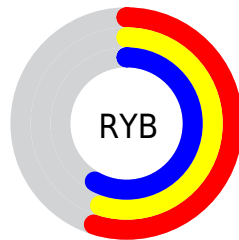

Details

The XYZ color **25.5176, 26.6768, 31.8212** is a dark color, and the websafe version is hex **999999**. A complement of this color would be **27.1519, 28.7175, 28.5385**, and the grayscale version is **25.3847, 26.7067, 29.0836**.

A 20% lighter version of the original color is **51.9140, 54.5009, 63.6607**, and **10.0186, 10.4691, 12.8020** is the 20% darker color. If you saturate the color by 10%, you get **21.6024, 22.2697, 31.1773**, and if you desaturate by 10%, it is **29.9453, 31.6113, 32.5407**.

Distribution

Red (55%)

Green (55%)

Blue (58%)

Red (55%)

Yellow (55%)

Blue (58%)

Cyan (6%)