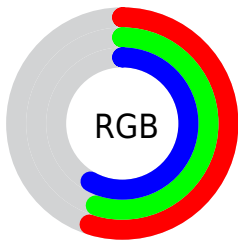

Distribution

Red (55%)

Green (55%)

Blue (58%)