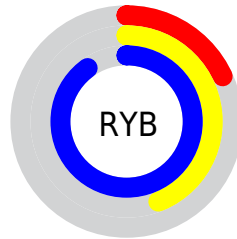

- Red (18%)
- Yellow (44%)
- Blue (90%)