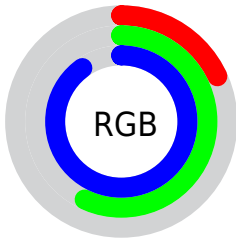

Distribution

- Red (18%)
- Green (57%)
- Blue (90%)