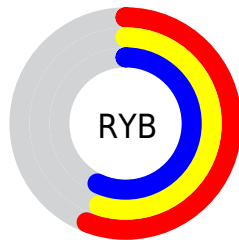

- Red (56%)
- Yellow (55%)
- Blue (57%)