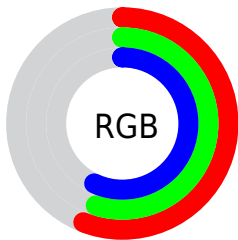

Distribution

- Red (56%)
- Green (55%)
- Blue (57%)