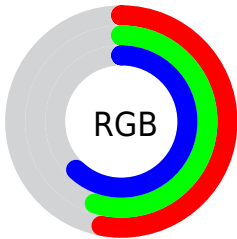

Distribution

Red (53%)

Green (55%)

Blue (62%)