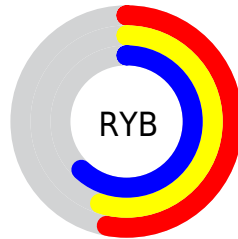

Details

The XYZ color **25.6144, 26.6213, 36.5893** is a dark color, and the websafe version is hex **999999**. A complement of this color would be **29.8296, 31.5485, 27.0721**, and the grayscale version is **25.2711, 26.5871, 28.9534**.

A 20% lighter version of the original color is **52.1462, 54.4500, 71.3798**, and **10.1040, 10.4497, 15.6718** is the 20% darker color. If you saturate the color by 10%, you get **21.6668, 22.2094, 35.9462**, and if you desaturate by 10%, it is **30.1191, 31.5808, 37.3096**.

Distribution

Red (53%)

Green (55%)

Blue (62%)

Red (53%)

Yellow (55%)

Blue (62%)

Cyan (16%)