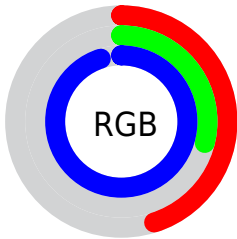

Distribution

Red (45%)

Green (29%)

Blue (95%)