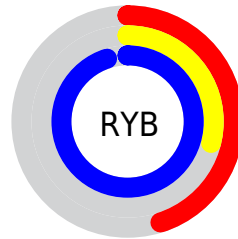

Details

The XYZ color **25.4798, 14.8207, 85.5222** is a dark color, and the websafe version is hex **6633CC**. The color can be described as middle washed purple. A complement of this color would be **56.7726, 76.2641, 18.0314**, and the grayscale version is **13.2092, 13.8971, 15.1340**.

A 20% lighter version of the original color is **43.5151, 31.2343, 98.3431**, and **10.0458, 4.5386, 46.2455** is the 20% darker color. If you saturate the color by 10%, you get **22.0278, 11.1223, 84.9907**, and if you desaturate by 10%, it is **30.0233, 19.9992, 86.2827**.

Distribution

Red (45%)

Green (29%)

Blue (95%)

Red (45%)

Yellow (29%)

Blue (95%)

Cyan (52%)