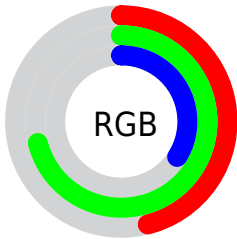

Distribution

- Red (46%)
- Green (71%)
- Blue (34%)