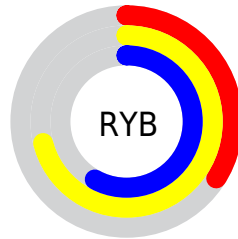

- Red (34%)
- Yellow (71%)
- Blue (58%)