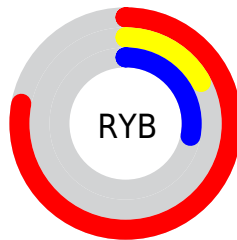

Details

The XYZ color **25.5544, 14.3248, 7.3793** is a dark color, and the websafe version is hex **CC0033**. The color can be described as dark muted red. A complement of this color would be **28.7719, 44.3012, 45.5686**, and the grayscale version is **10.3781, 10.9185, 11.8903**.

A 20% lighter version of the original color is **49.4200, 32.2924, 21.0811**, and **10.6908, 5.4871, 1.5943** is the 20% darker color. If you saturate the color by 10%, you get **24.5434, 13.0320, 4.7950**, and if you desaturate by 10%, it is **27.0595, 16.3809, 10.8232**.

Distribution

Red (78%)

Green (17%)

Blue (28%)

Red (78%)

Yellow (17%)

Blue (28%)

Cyan (0%)