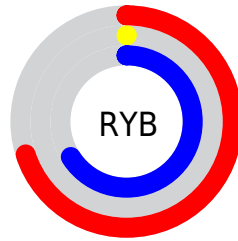

- Red (70%)
- Yellow (0%)
- Blue (66%)