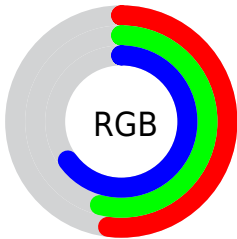

Distribution

Red (52%)

Green (54%)

Blue (65%)