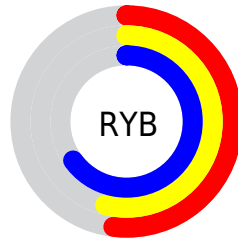

Details

The XYZ color **25.5529, 25.8801, 39.2459** is a dark color, and the websafe version is hex **9999CC**. A complement of this color would be **32.3218, 34.8345, 27.2112**, and the grayscale version is **24.7225, 26.0100, 28.3249**.

A 20% lighter version of the original color is **51.7988, 52.8680, 75.1846**, and **10.0376, 10.0107, 17.0260** is the 20% darker color. If you saturate the color by 10%, you get **21.2789, 20.8999, 38.5103**, and if you desaturate by 10%, it is **30.4938, 31.5855, 40.0872**.

Distribution

Red (52%)

Green (54%)

Blue (65%)

Red (52%)

Yellow (54%)

Blue (65%)

Cyan (19%)