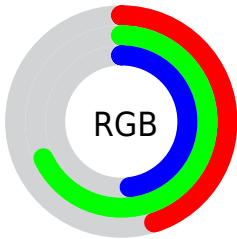

Distribution

Red (45%)

Green (68%)

Blue (48%)