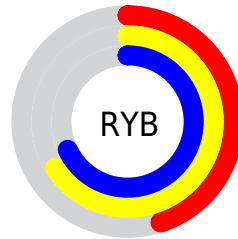

Details

The XYZ color **25.7191, 35.3221, 23.8747** is a dark color, and the websafe version is hex **669966**. A complement of this color would be **30.5624, 24.0508, 39.5918**, and the grayscale version is **29.2367, 30.7593, 33.4969**.

A 20% lighter version of the original color is **52.3969, 68.1238, 50.9450**, and **10.1543, 15.2458, 8.7109** is the 20% darker color. If you saturate the color by 10%, you get **22.7670, 33.9025, 19.1619**, and if you desaturate by 10%, it is **29.2549, 37.0273, 29.3991**.

Distribution

Red (45%)

Green (68%)

Blue (48%)

Red (45%)

Yellow (66%)

Blue (68%)

Cyan (34%)