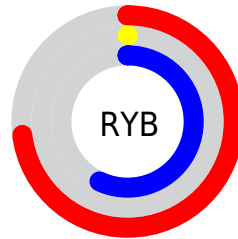

Red (73%)

Yellow (0%)

Blue (57%)