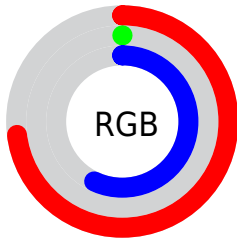

Distribution

Red (73%)

Green (0%)

Blue (57%)