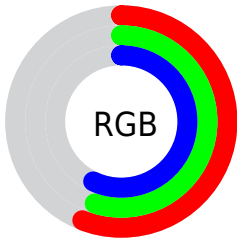

Distribution

- Red (56%)
- Green (55%)
- Blue (57%)