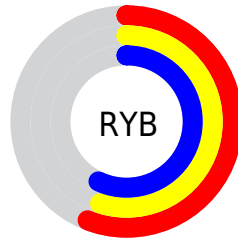

- Red (56%)
- Yellow (55%)
- Blue (57%)