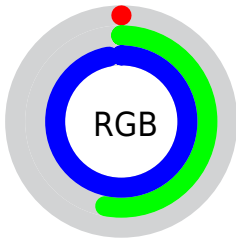

Distribution

- Red (0%)
- Green (53%)
- Blue (97%)