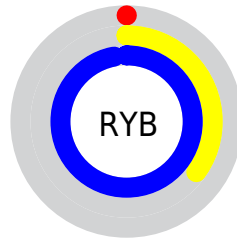

- Red (0%)
- Yellow (35%)
- Blue (97%)