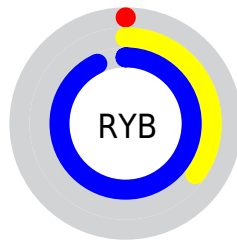

- Red (0%)
- Yellow (35%)
- Blue (93%)