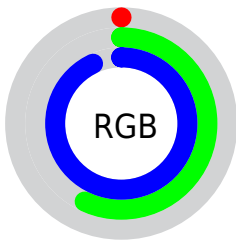

Distribution

- Red (0%)
- Green (57%)
- Blue (93%)