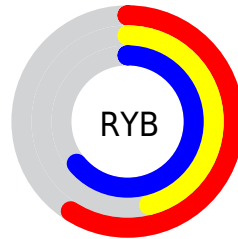

Details

The XYZ color **25.8246, 21.9822, 38.0038** is a dark color, and the websafe version is hex **996699**. A complement of this color would be **25.6930, 32.5816, 21.7654**, and the grayscale version is **22.0663, 23.2155, 25.2817**.

A 20% lighter version of the original color is **52.4277, 46.6122, 73.2516**, and **10.1373, 7.9567, 16.3307** is the 20% darker color. If you saturate the color by 10%, you get **23.2531, 18.0646, 37.3835**, and if you desaturate by 10%, it is **28.7647, 26.5879, 38.7382**.

Distribution

Red (59%)

Green (46%)

Blue (64%)

Red (59%)

Yellow (46%)

Blue (64%)

Cyan (8%)