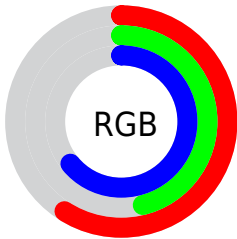

Distribution

Red (59%)

Green (46%)

Blue (64%)