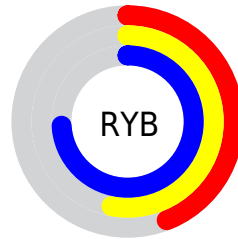

- Red (44%)
- Yellow (53%)
- Blue (74%)