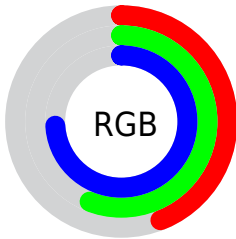

Distribution

- Red (44%)
- Green (56%)
- Blue (74%)