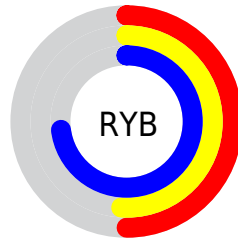

# Details

The XYZ color **25.7316, 24.2898, 49.7866** is a dark color, and the websafe version is hex **9999CC**. A complement of this color would be **40.8089, 45.4277, 26.6971**, and the grayscale version is **23.3462, 24.5620, 26.7481**.

A 20% lighter version of the original color is **52.2236, 50.5155, 91.0024**, and **10.2314, 9.2645, 23.4393** is the 20% darker color. If you saturate the color by 10%, you get **21.0759, 18.7175, 48.9569**, and if you desaturate by 10%, it is **31.2901, 30.9070, 50.7713**.

# Distribution

Red (50%)

Green (51%)

Blue (73%)

Red (50%)

Yellow (51%)

Blue (73%)

Cyan (32%)