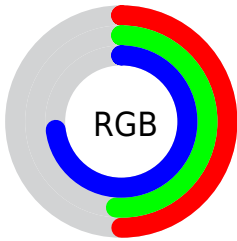

Distribution

Red (50%)

Green (51%)

Blue (73%)