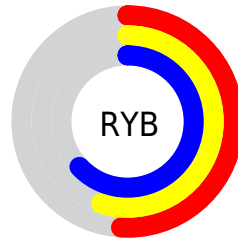

Details

The XYZ color **25.6773, 27.7630, 37.2632** is a light color, and the websafe version is hex **999999**. A complement of this color would be **28.2823, 28.7034, 24.8190**, and the grayscale version is **25.8862, 27.2343, 29.6581**.

A 20% lighter version of the original color is **52.2114, 56.1599, 72.3781**, and **10.1676, 11.1321, 16.0808** is the 20% darker color. If you saturate the color by 10%, you get **22.3561, 24.4501, 36.7992**, and if you desaturate by 10%, it is **29.4512, 31.4152, 37.7697**.

Distribution

Red (51%)

Green (57%)

Blue (63%)

Red (51%)

Yellow (55%)

Blue (63%)

Cyan (19%)