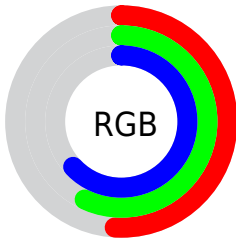

Distribution

Red (51%)

Green (57%)

Blue (63%)