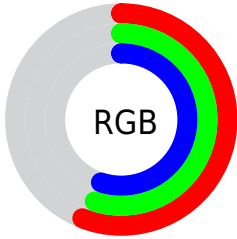

Distribution

- Red (56%)
- Green (55%)
- Blue (55%)