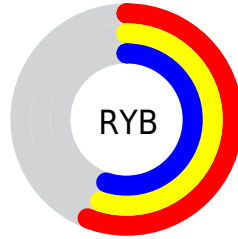

- Red (56%)
- Yellow (55%)
- Blue (55%)