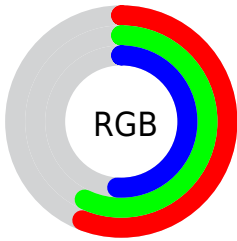

Distribution

- Red (56%)
- Green (57%)
- Blue (51%)