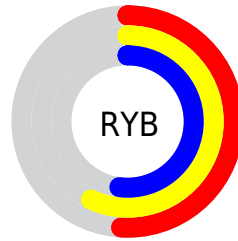

- Red (51%)
- Yellow (57%)
- Blue (52%)