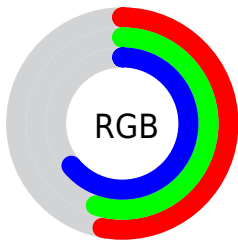

Distribution

Red (53%)

Green (55%)

Blue (64%)