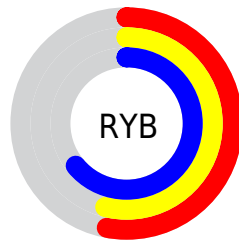

Details

The XYZ color **25.7650, 26.2139, 38.8238** is a dark color, and the websafe version is hex **999999**. A complement of this color would be **32.0114, 34.4101, 27.5096**, and the grayscale version is **25.0251, 26.3284, 28.6716**.

A 20% lighter version of the original color is **52.1293, 53.3785, 74.5734**, and **10.1532, 10.1994, 16.7628** is the 20% darker color. If you saturate the color by 10%, you get **21.4945, 21.2568, 38.0925**, and if you desaturate by 10%, it is **30.6899, 31.8769, 39.6577**.

Distribution

Red (53%)

Green (55%)

Blue (64%)

Red (53%)

Yellow (54%)

Blue (64%)

Cyan (18%)