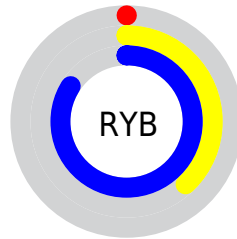

- Red (0%)
- Yellow (38%)
- Blue (84%)