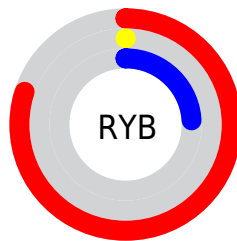

- Red (80%)
- Yellow (0%)
- Blue (24%)