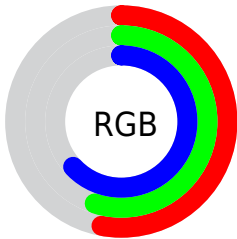

Distribution

Red (53%)

Green (55%)

Blue (63%)