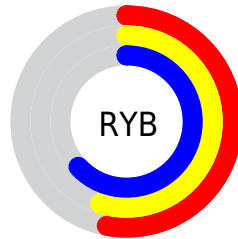

Details

The XYZ color **25.8028, 26.4803, 37.4695** is a dark color, and the websafe version is hex **999999**. A complement of this color would be **30.9598, 33.1032, 27.6801**, and the grayscale version is **25.2437, 26.5583, 28.9220**.

A 20% lighter version of the original color is **52.2037, 53.7892, 72.5967**, and **10.1628, 10.3478, 15.9297** is the 20% darker color. If you saturate the color by 10%, you get **21.6168, 21.6671, 36.7615**, and if you desaturate by 10%, it is **30.6067, 31.9468, 38.2719**.

Distribution

Red (53%)

Green (55%)

Blue (63%)

Red (53%)

Yellow (55%)

Blue (63%)

Cyan (16%)