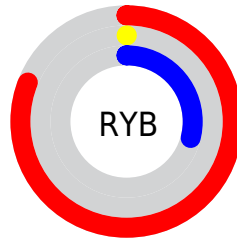

- Red (81%)
- Yellow (0%)
- Blue (29%)