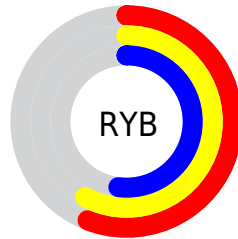

- Red (56%)
- Yellow (58%)
- Blue (52%)