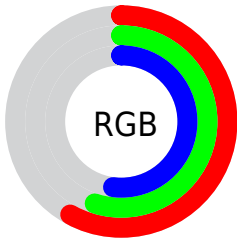

Distribution

- Red (58%)
- Green (55%)
- Blue (52%)