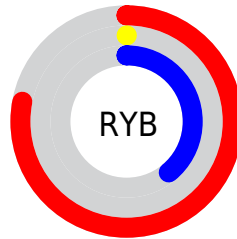

- Red (78%)
- Yellow (0%)
- Blue (39%)