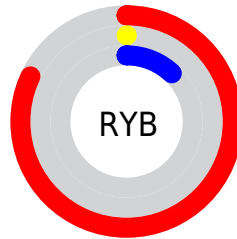

- Red (82%)
- Yellow (0%)
- Blue (12%)