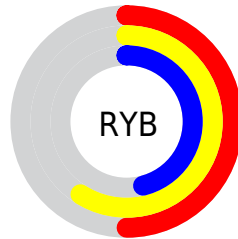

- Red (50%)
- Yellow (59%)
- Blue (46%)