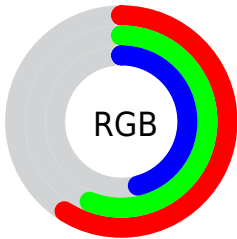

Distribution

- Red (59%)
- Green (56%)
- Blue (46%)