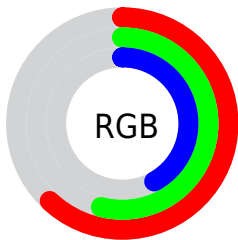

Distribution

- Red (62%)
- Green (54%)
- Blue (42%)