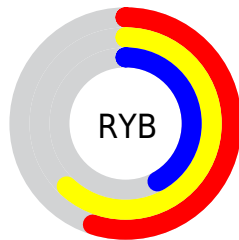

- Red (55%)
- Yellow (62%)
- Blue (42%)