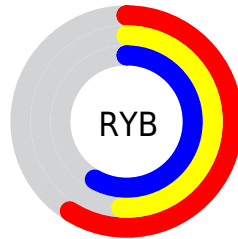

- Red (59%)
- Yellow (51%)
- Blue (58%)