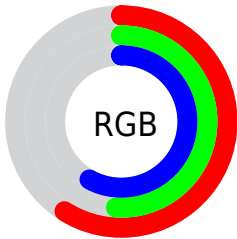

Distribution

- Red (59%)
- Green (51%)
- Blue (58%)