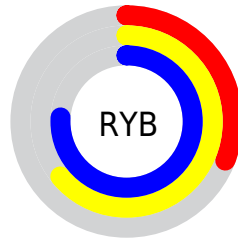

- Red (31%)
- Yellow (64%)
- Blue (76%)