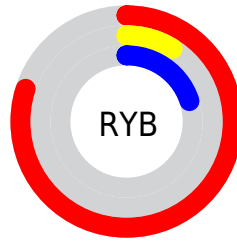

- Red (80%)
- Yellow (9%)
- Blue (20%)