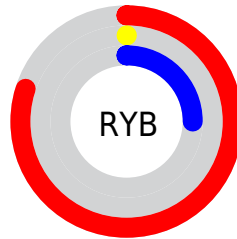

Red (80%)

Yellow (0%)

Blue (25%)