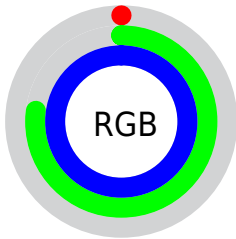

Distribution

- Red (0%)
- Green (77%)
- Blue (100%)