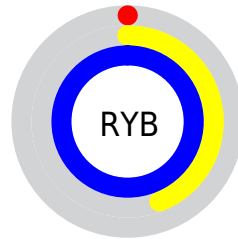

- Red (0%)
- Yellow (44%)
- Blue (100%)