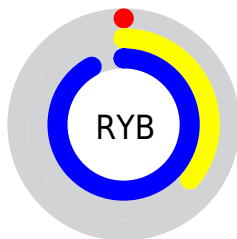

- Red (0%)
- Yellow (36%)
- Blue (92%)