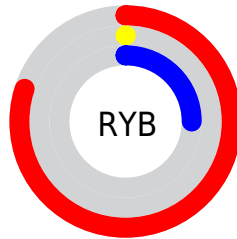

- Red (80%)
- Yellow (0%)
- Blue (25%)