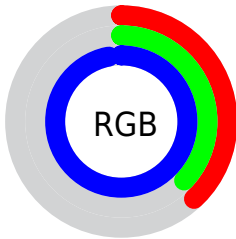

Distribution

Red (38%)

Green (37%)

Blue (97%)