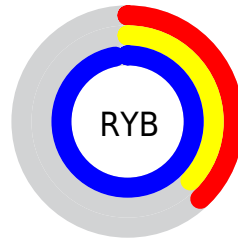

Details

The XYZ color **25.8757, 17.3241, 90.7870** is a dark color, and the websafe version is hex **6666FF**. The color can be described as middle muted purple. A complement of this color would be **73.2417, 87.3545, 23.5905**, and the grayscale version is **15.3547, 16.1543, 17.5921**.

A 20% lighter version of the original color is **42.8733, 35.0479, 99.1130**, and **10.3108, 5.7507, 49.2818** is the 20% darker color. If you saturate the color by 10%, you get **21.8082, 12.4627, 90.0635**, and if you desaturate by 10%, it is **31.4469, 24.0118, 91.7847**.

Distribution

Red (38%)

Green (37%)

Blue (97%)

Red (38%)

Yellow (37%)

Blue (97%)

Cyan (61%)