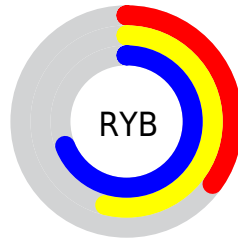

- Red (35%)
- Yellow (54%)
- Blue (69%)