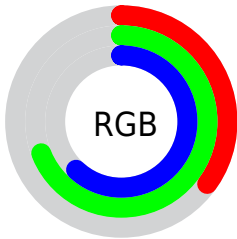

Distribution

- Red (35%)
- Green (69%)
- Blue (62%)