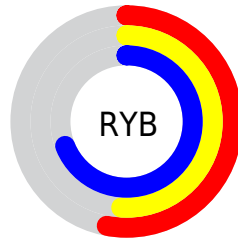

Details

The XYZ color **25.8458, 24.4786, 43.9201** is a dark color, and the websafe version is hex **9999CC**. A complement of this color would be **36.2221, 40.9572, 27.4702**, and the grayscale version is **23.7935, 25.0327, 27.2606**.

A 20% lighter version of the original color is **52.5506, 50.8693, 82.6504**, and **10.1863, 9.3245, 19.6753** is the 20% darker color. If you saturate the color by 10%, you get **21.3198, 18.9464, 43.0912**, and if you desaturate by 10%, it is **31.1530, 31.0039, 44.9003**.

Distribution

Red (53%)

Green (51%)

Blue (69%)

Red (53%)

Yellow (51%)

Blue (69%)

Cyan (23%)