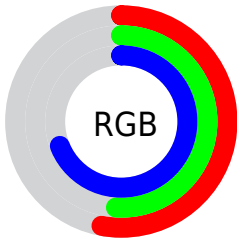

Distribution

Red (53%)

Green (51%)

Blue (69%)