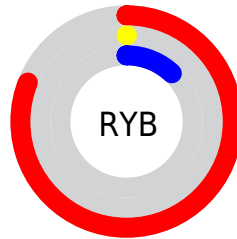

- Red (81%)
- Yellow (0%)
- Blue (12%)