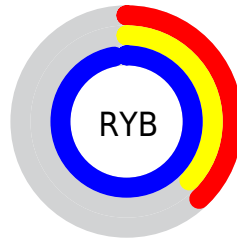

- Red (38%)
- Yellow (37%)
- Blue (97%)