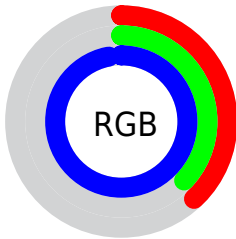

Distribution

- Red (38%)
- Green (37%)
- Blue (97%)