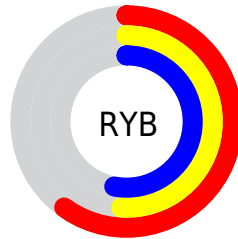

- Red (60%)
- Yellow (51%)
- Blue (53%)