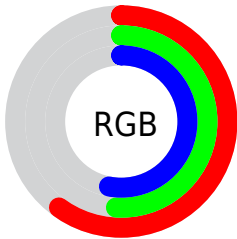

Distribution

- Red (60%)
- Green (51%)
- Blue (53%)