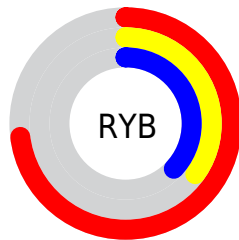

- Red (73%)
- Yellow (35%)
- Blue (37%)