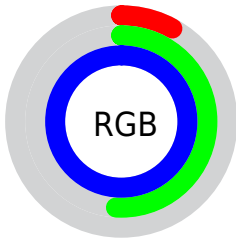

Distribution

- Red (8%)
- Green (51%)
- Blue (99%)