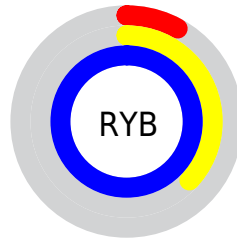

- Red (8%)
- Yellow (37%)
- Blue (99%)