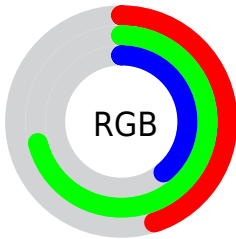

Distribution

- Red (45%)
- Green (71%)
- Blue (39%)