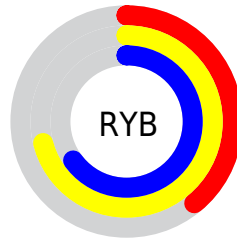

- Red (39%)
- Yellow (71%)
- Blue (65%)