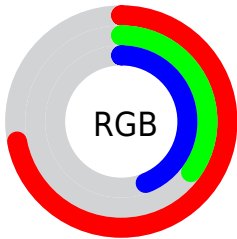

Distribution

- Red (72%)
- Green (35%)
- Blue (44%)