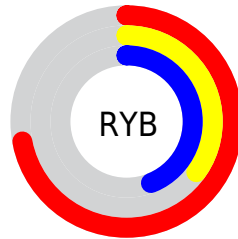

- Red (72%)
- Yellow (35%)
- Blue (44%)