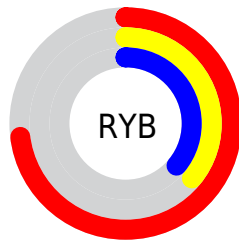

Details

The XYZ color **25.8791, 18.6766, 12.1385** is a dark color, and the websafe version is hex **CC6666**. A complement of this color would be **30.7351, 40.8849, 52.7258**, and the grayscale version is **17.6940, 18.6155, 20.2723**.

A 20% lighter version of the original color is **52.2864, 40.9805, 30.3535**, and **10.2857, 6.3742, 3.1708** is the 20% darker color. If you saturate the color by 10%, you get **23.7762, 15.5997, 7.9576**, and if you desaturate by 10%, it is **28.5758, 22.6229, 17.4987**.

Distribution

Red (73%)

Green (36%)

Blue (36%)

Red (73%)

Yellow (36%)

Blue (36%)

Cyan (0%)