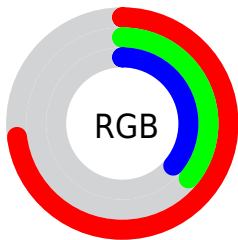

Distribution

Red (73%)

Green (36%)

Blue (36%)