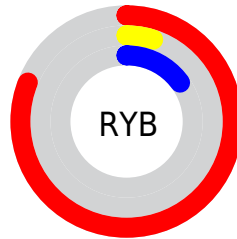

- Red (81%)
- Yellow (5%)
- Blue (15%)