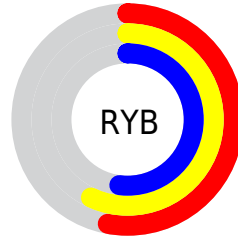

- Red (53%)
- Yellow (57%)
- Blue (52%)