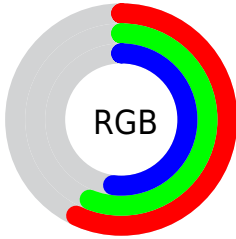

Distribution

- Red (57%)
- Green (56%)
- Blue (52%)